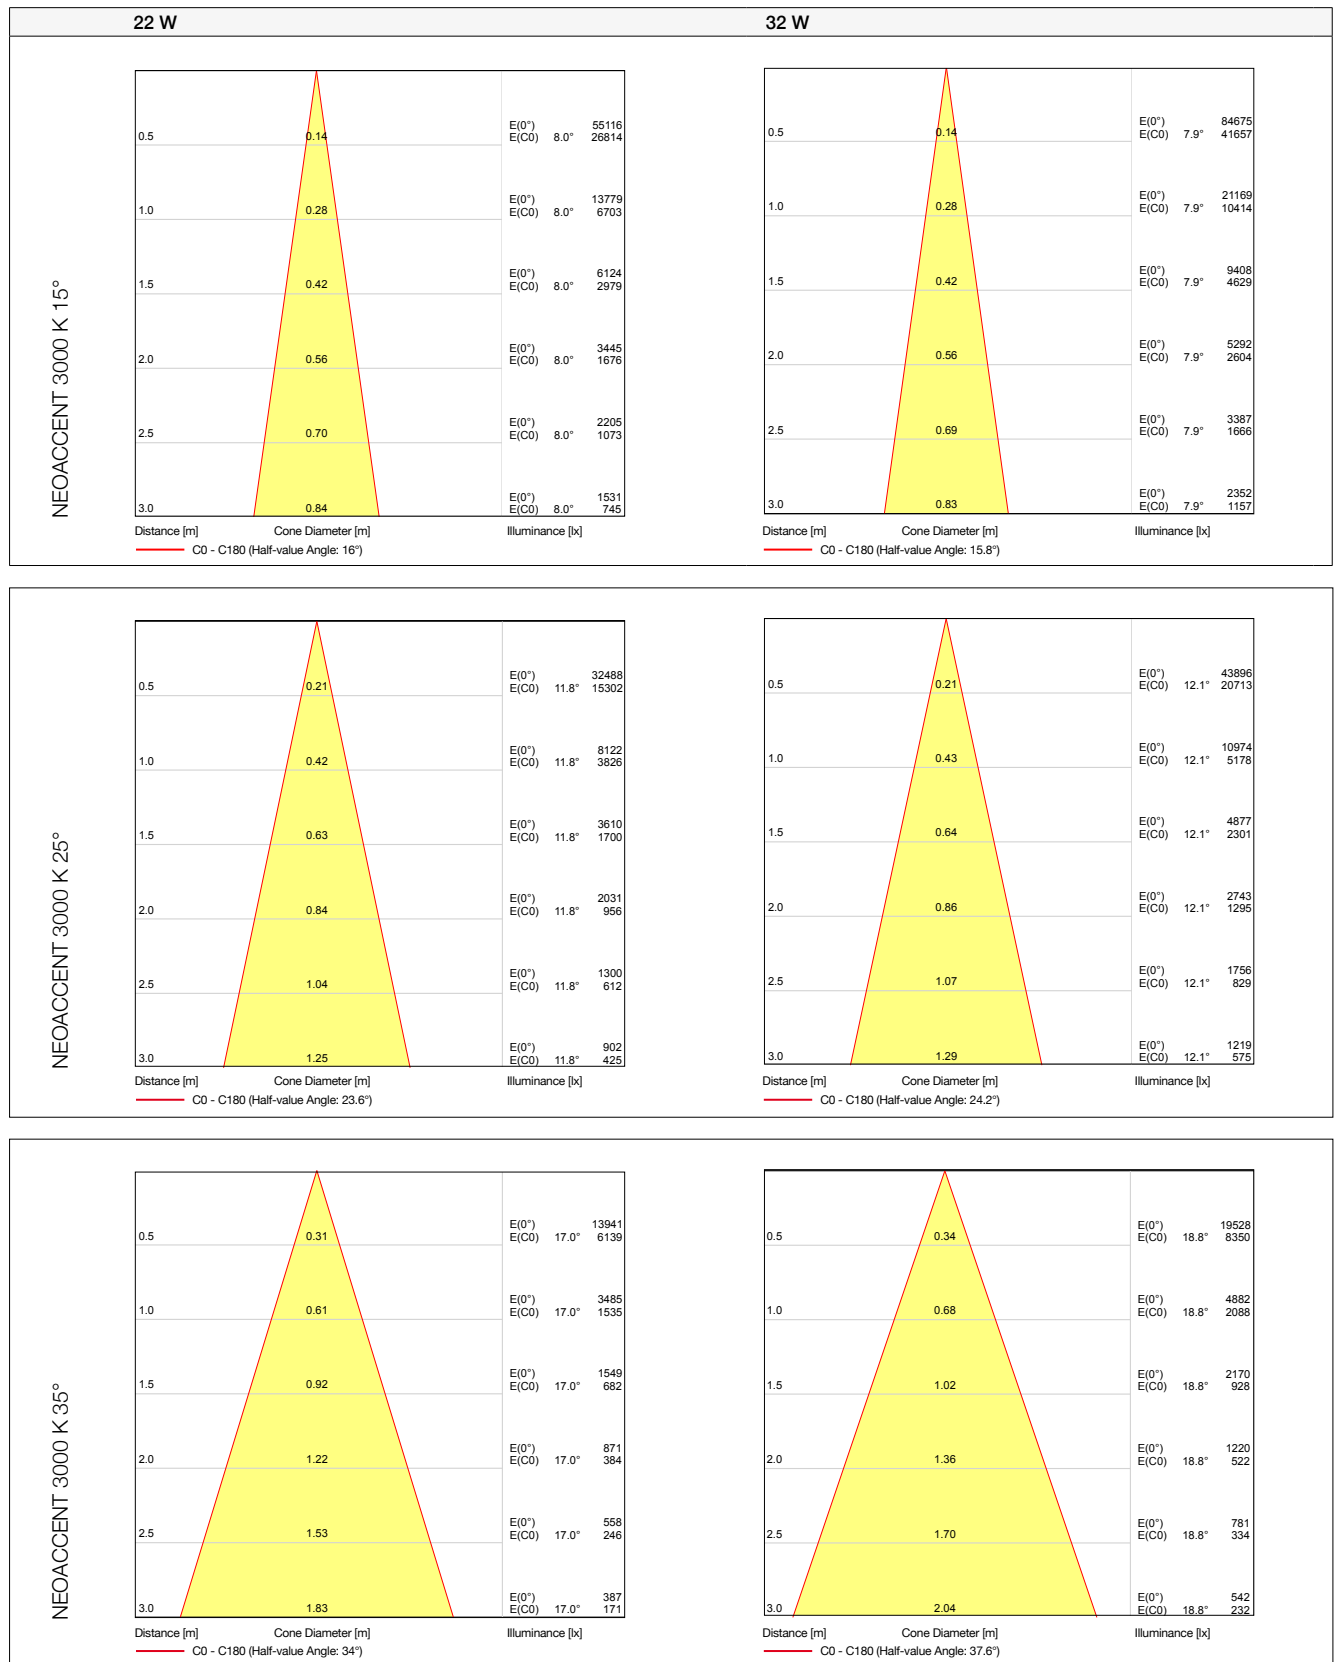

Product details

- + Extractable downlight with integrated LED module
 - + Independent driver included
 - + Lighting head is swiveling out 45°, rotating 360°
 - + Beam angles 15°, 25°, 35°
 - + Luminaire efficacy up to 81 lm/W
- + Efficient replacement of 1 x 20W and 1 x 35W HID lamps
 - + Colour rendition Ra 85, additional high CRI filter available as accessory
 - + Flexibility through DALI controllability

Optical parameters

MODEL NAME	NEOACCENT Extractable
Rated wattage	22 W / 32 W
Luminous flux	Up to 1,700 lm / 2600 lm
System efficacy	Up to 81 lm/W
Beam angle	15° / 25° / 35°
Colour description	Warm white / Neutral white
Colour temperature	3000 K / 4000 K
Colour rendering index	Ra 85

Please find here an indication of the colour rendition values when using the additional high CRI filter, as well as detailed photometric information:

		CCT (K)	Ra	R1	R2	R3	R4	R5	R6	R7	R8	R9	R10	R11	R12	R13	R14	R15
22 W	3000 K	3,000	85	82	91	98	83	83	88	88	67	18	75	79	69	83	97	76
	3000 K with filter	3,060	96	98	97	89	94	99	96	97	97	87	89	94	83	99	92	98
	4000 K	4,000	85	84	90	94	83	83	86	88	71	29	78	82	66	87	97	81
	4000 K with filter	4,230	96	97	97	89	97	97	94	97	97	98	90	96	74	99	93	95
32 W	3000 K	3,000	85	82	91	98	83	83	88	88	67	18	75	79	69	83	97	76
	3000 K with filter	3,060	96	98	97	89	94	99	96	97	97	87	89	94	83	99	92	98
	4000 K	4,000	85	84	90	94	83	83	86	88	71	29	78	82	66	87	97	81
	4000 K with filter	4,230	96	97	97	89	97	97	94	97	97	98	90	96	74	99	93	95

Optical parameters

Electrical parameters

MODEL NAME	NEOACCENT Extractable	
Rated wattage	22 W	32 W
System efficacy	Up to 77 lm/W	Up to 81 lm/W
Operating current	550 mA	1100 mA
Rated voltage	220-240 V	220-240 V
Frequency	50 / 60 Hz	50 / 60 Hz
Power factor	> 0.9	> 0.9
Rated lifetime	40,000 h	40,000 h
Lumen maintenance	70% at the rated lifetime	70% at the rated lifetime
Connection	2 x (0.75 – 1.5) mm ²	2 x (0.75 – 1.5) mm ²
Dimmable	Yes, DALI	Yes, DALI
Dimming level	5-100%	5-100%